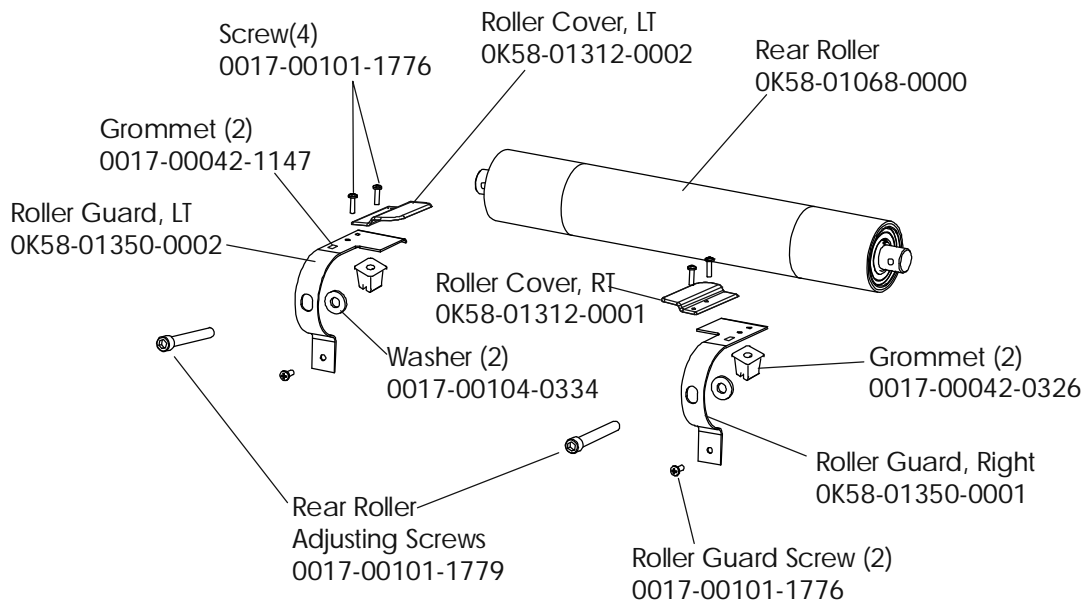

Treadmill 97Ti

Belt, Deck, Rear Roller

97T-0XXXX-01
S/N TTN100000