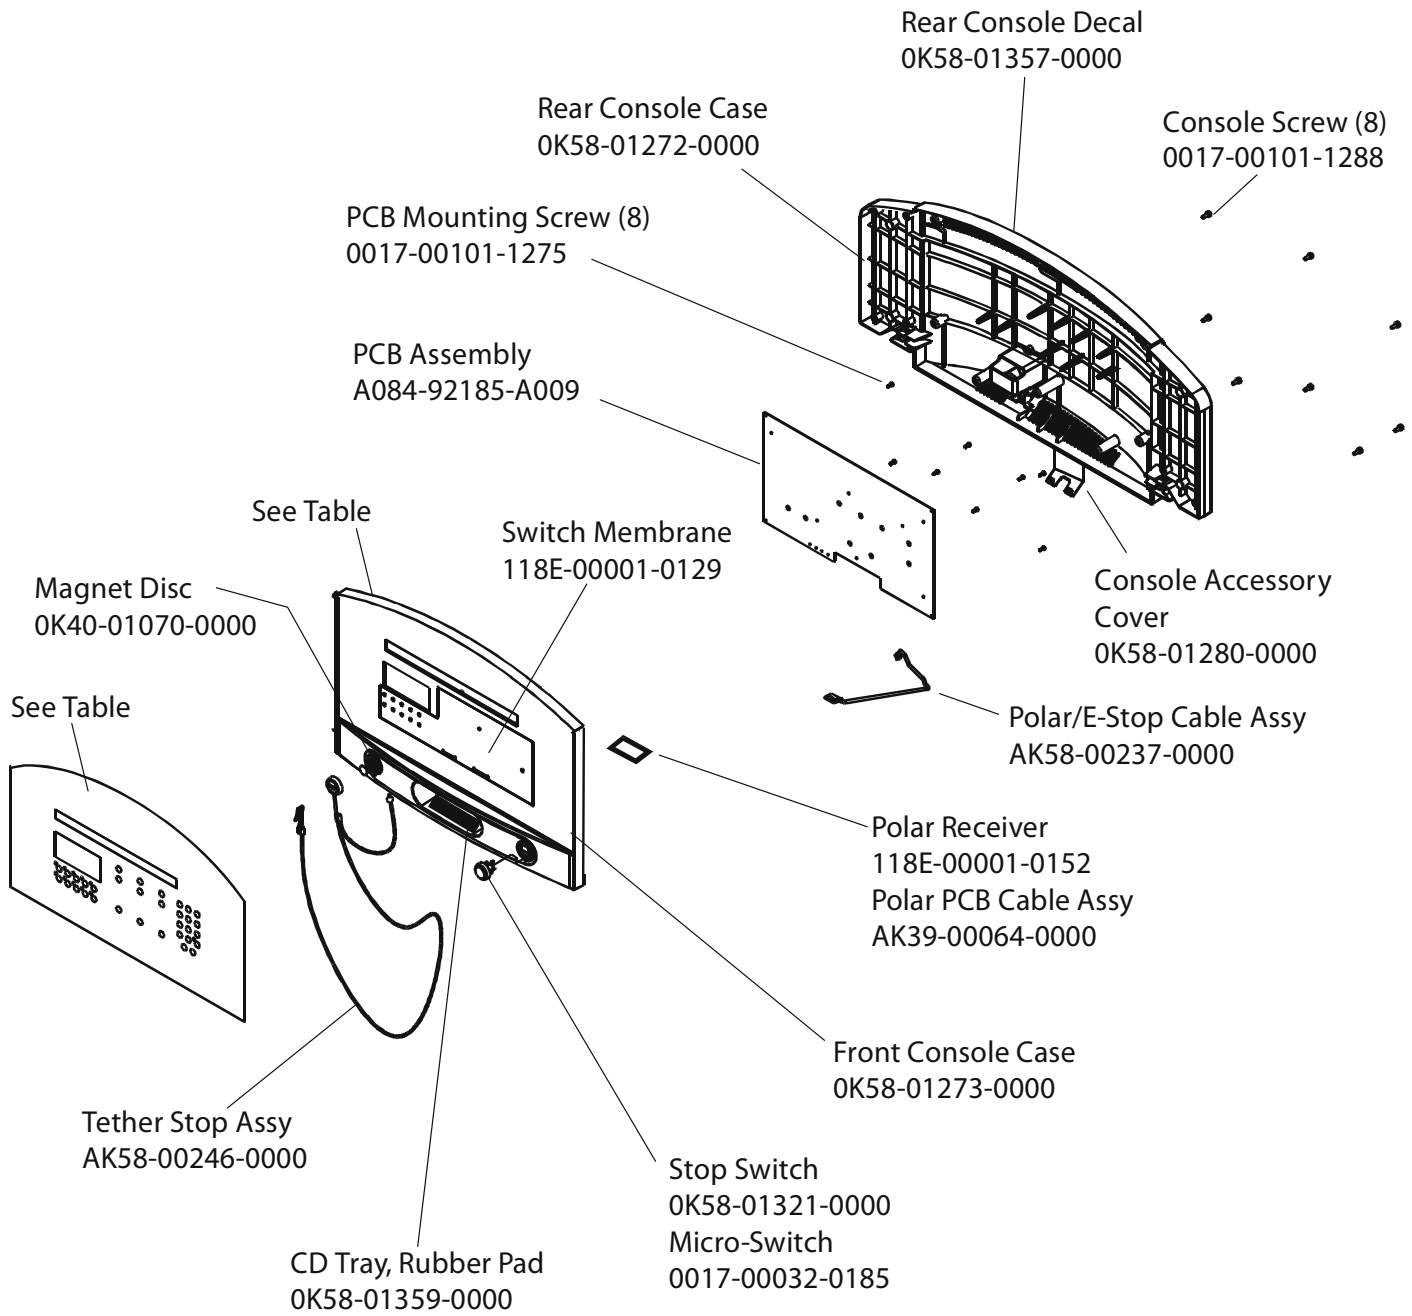

Treadmill 97Ti

Console Assembly

97T-0XXXX-01
S/N TTN100000

Console Assembly	Overlay Switch Bezel Assy	Overlay	Language
AK58-00196-0001	AK58-00202-0001	0K58-01296-0001	Eng/Met
AK58-00196-0002	AK58-00202-0001	0K58-01296-0001	Eng/Eur
AK58-00196-0003	AK58-00202-0003	0K58-01296-0003	German
AK58-00196-0004	AK58-00202-0004	0K58-01296-0004	Spanish
AK58-00196-0006	AK58-00202-0006	0K58-01296-0006	Japanese
AK58-00196-0007	AK58-00202-0007	0K58-01296-0007	French
AK58-00196-0008	AK58-00202-0008	0K58-01296-0008	Italian
AK58-00196-0009	AK58-00202-0009	0K58-01296-0009	Dutch
AK58-00196-00010	AK58-00202-00010	0K58-01296-00010	Portuguese
AK58-00196-00011	AK58-00202-00011	0K58-01296-00011	Chinese