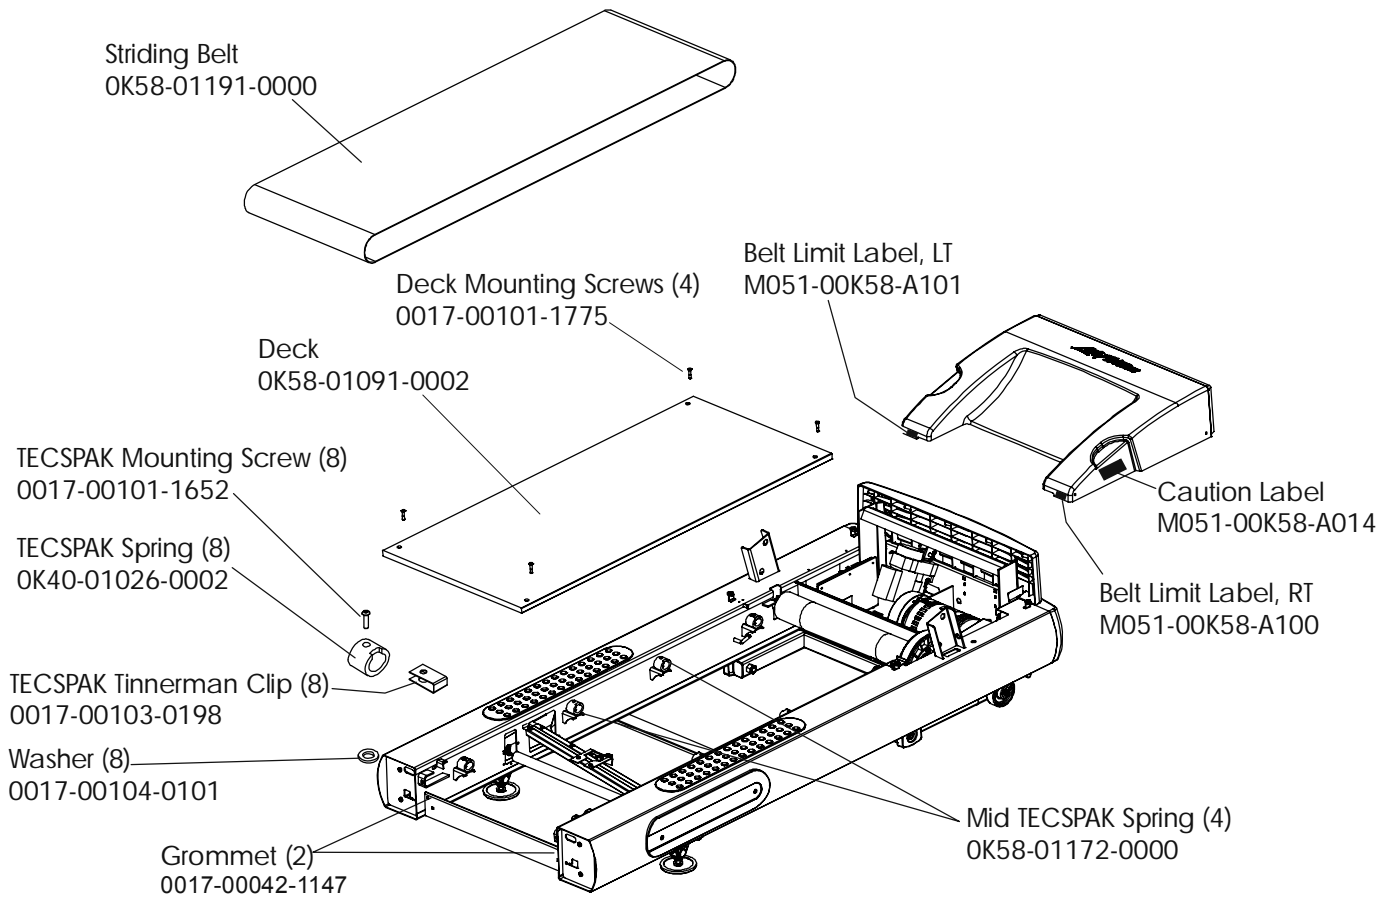

Treadmill 97Ti

Belt, Deck, Rear Roller

97T-0XXXX-01
S/N TTN100000