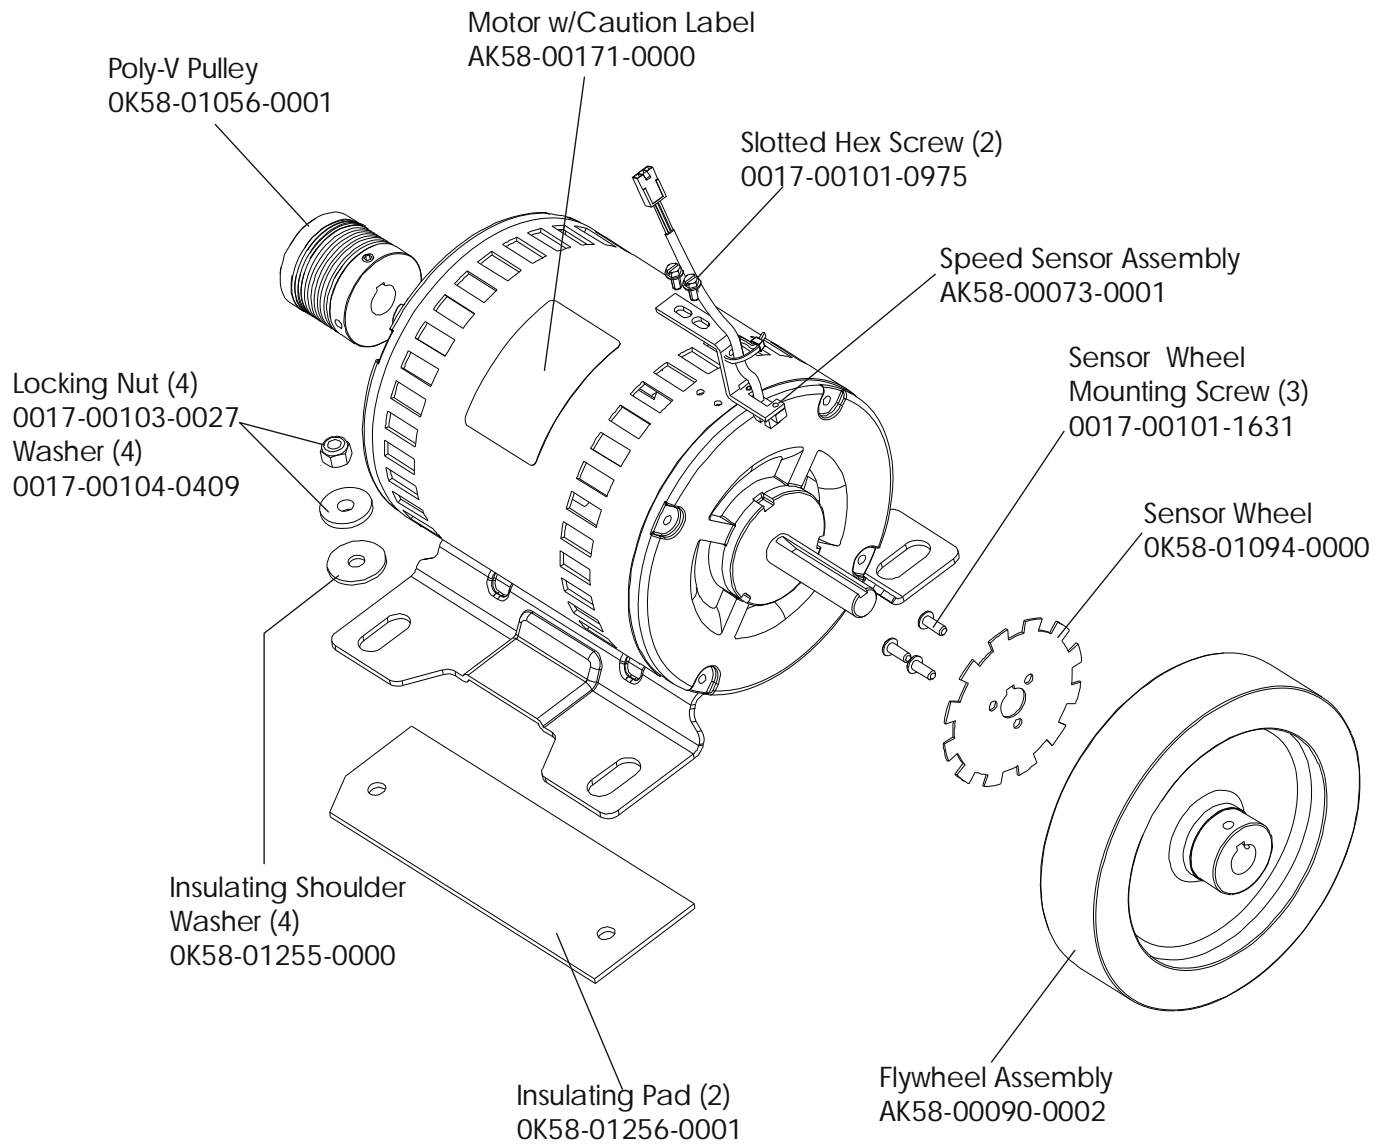

Treadmill 97Ti

Drive Motor Assembly

97T-0XXXX-01
S/N TTN100000