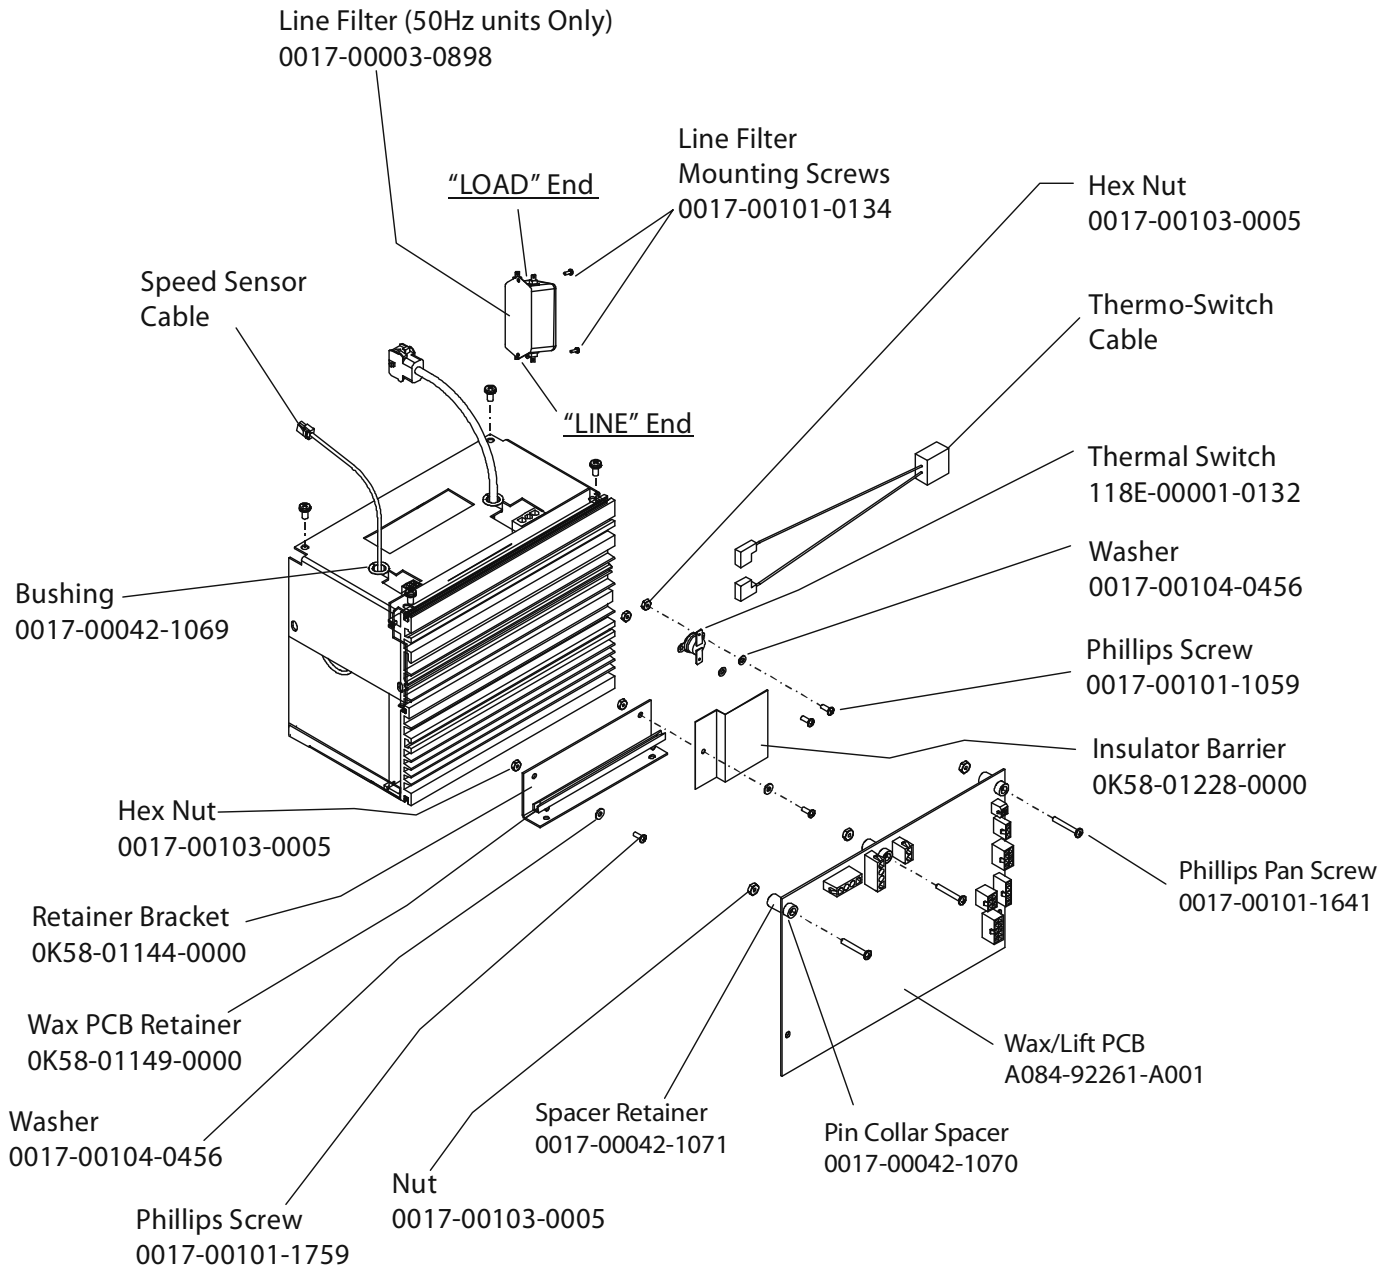

## Belt, Deck, Rear Roller

97T-0XXXX-01  
S/N TTN100000

**Treadmill 97Ti**  
**Wax/Lift & Motor Controller Assy**

**97T-0XXXX-01**  
**S/N TTN100000**

**Wax/Lift & Motor Controller Assembly**  
**AK58-00153-0001 (120v/60Hz)**  
**AK58-00153-0002 (230v/50Hz)**