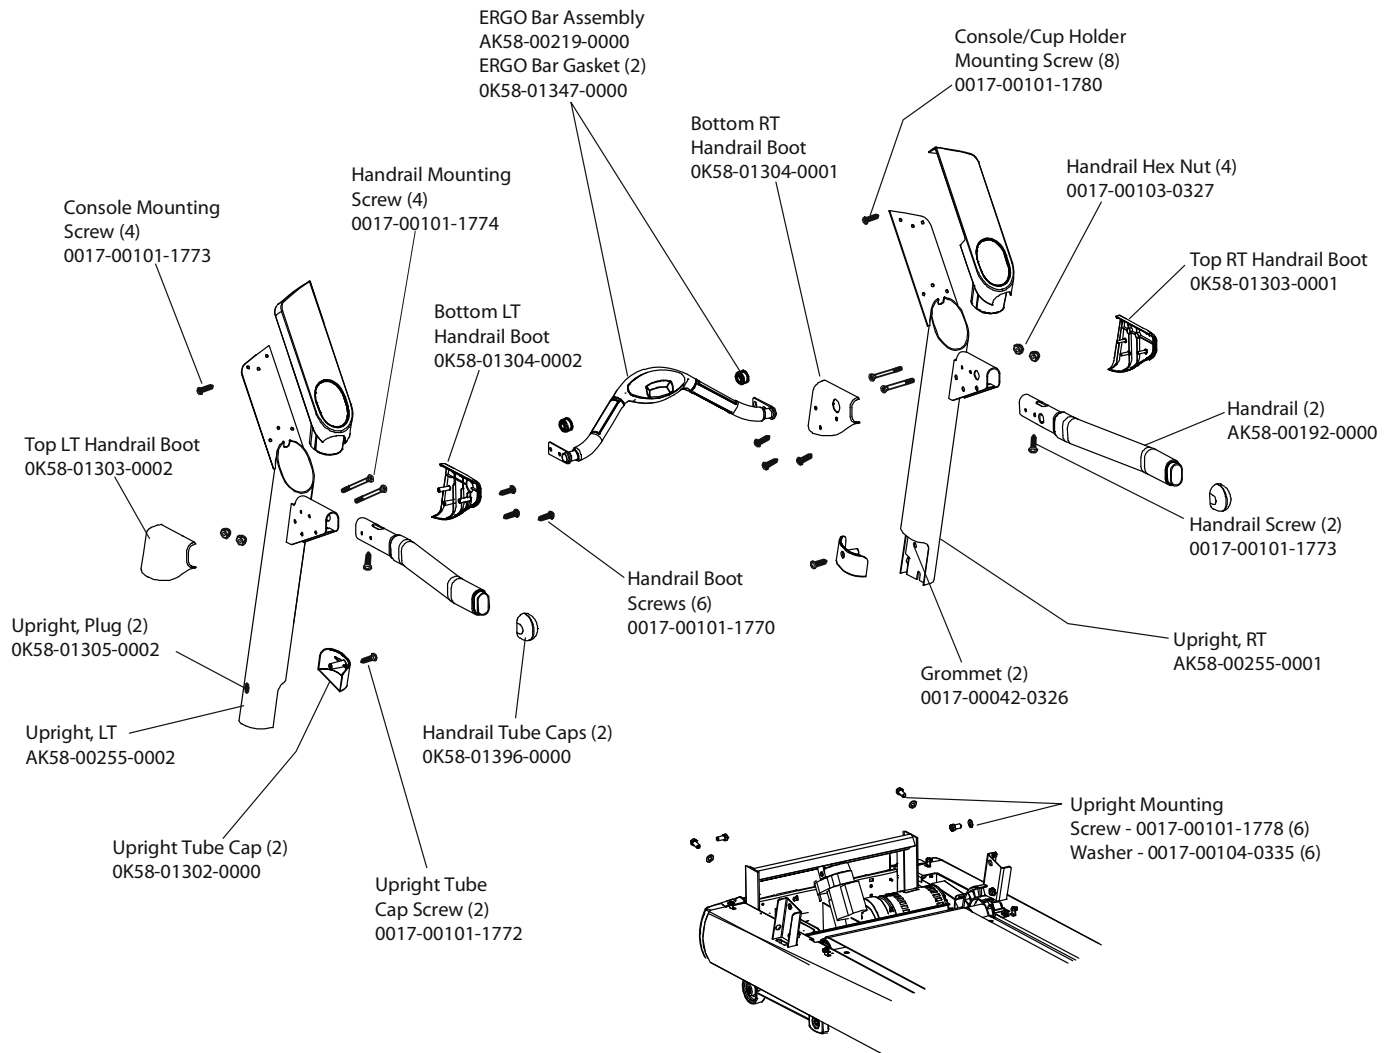

Treadmill 97Ti

Handrail Assembly

97T-0XXXX-01
S/N TTN100000

Hardware Bag Assembly

AK58-00226-0000