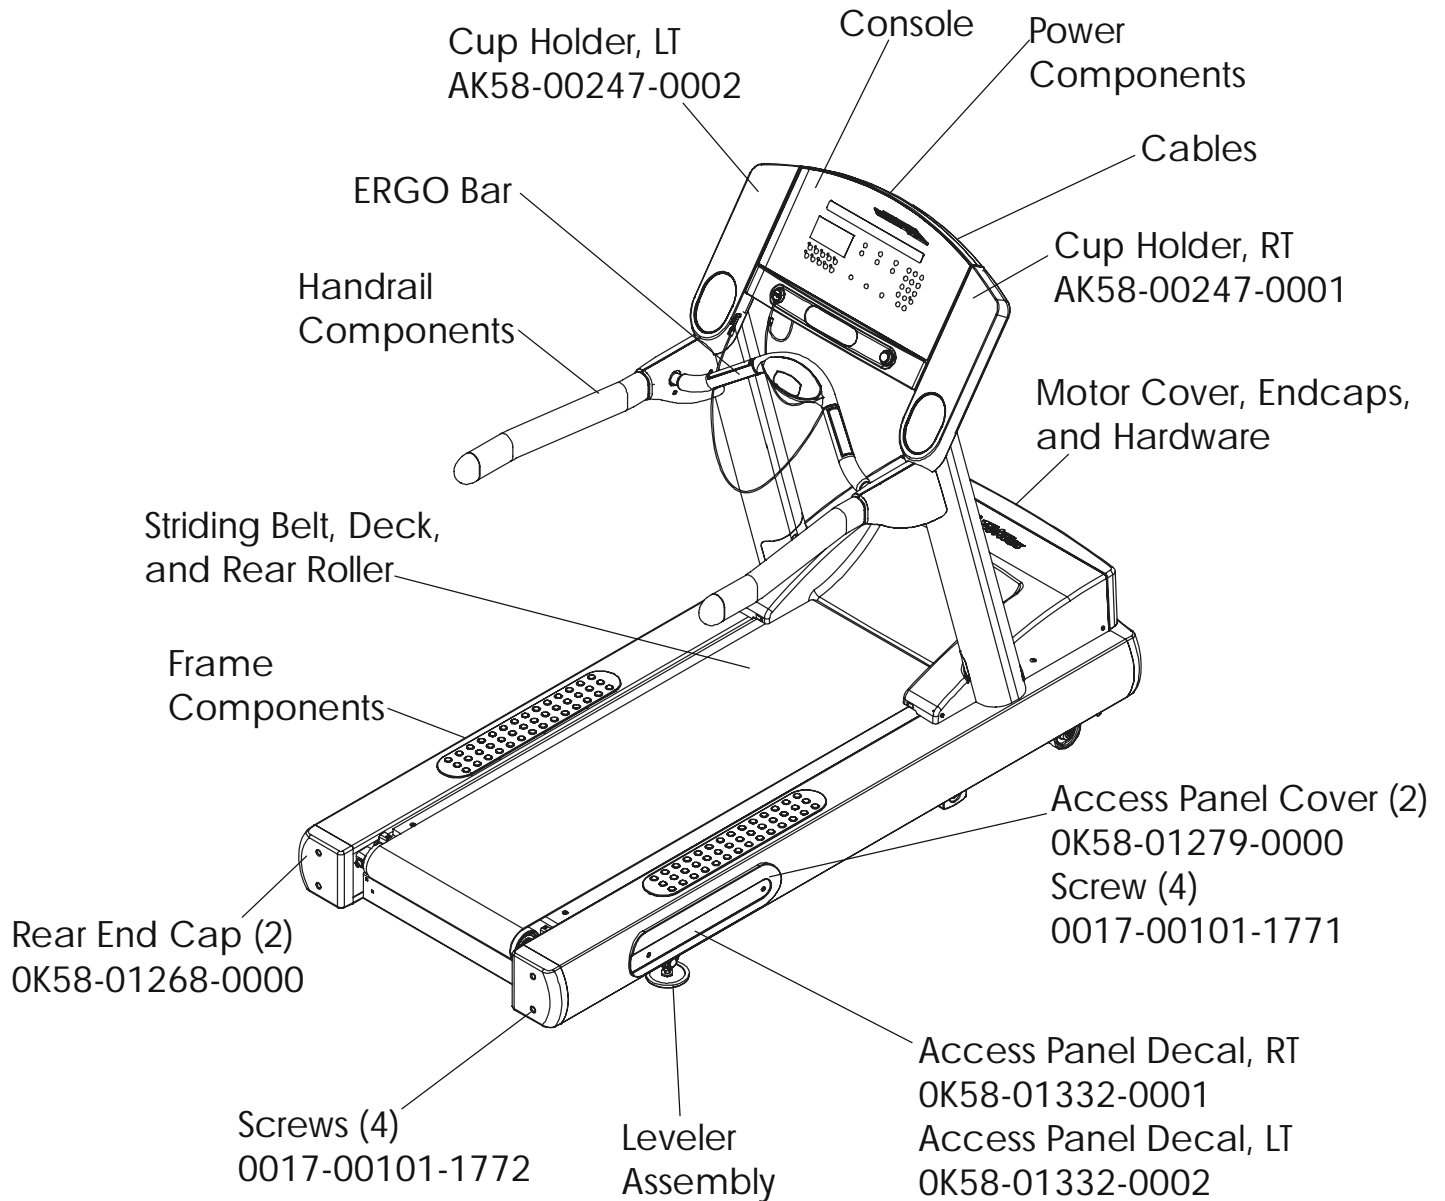

Treadmill 97Ti
General Assembly

97T-0XXXX-01
S/N TTN100000

Touch-Up Paint	Color	Container
0017-00008-0196	Silver Bullet	Bottle
0017-00008-0197	Silver Bullet	Spray Can
0017-00008-0198	Stealth Gray	Bottle
0017-00008-0199	Stealth Gray	Spray Can

Manual/Video	Part Number
Operation Manual, Eng	M051-00K58-B080
Service Manual	M051-00K58-A097
Installation Video	M051-00K58-A098
Service Video	M051-00K58-A099