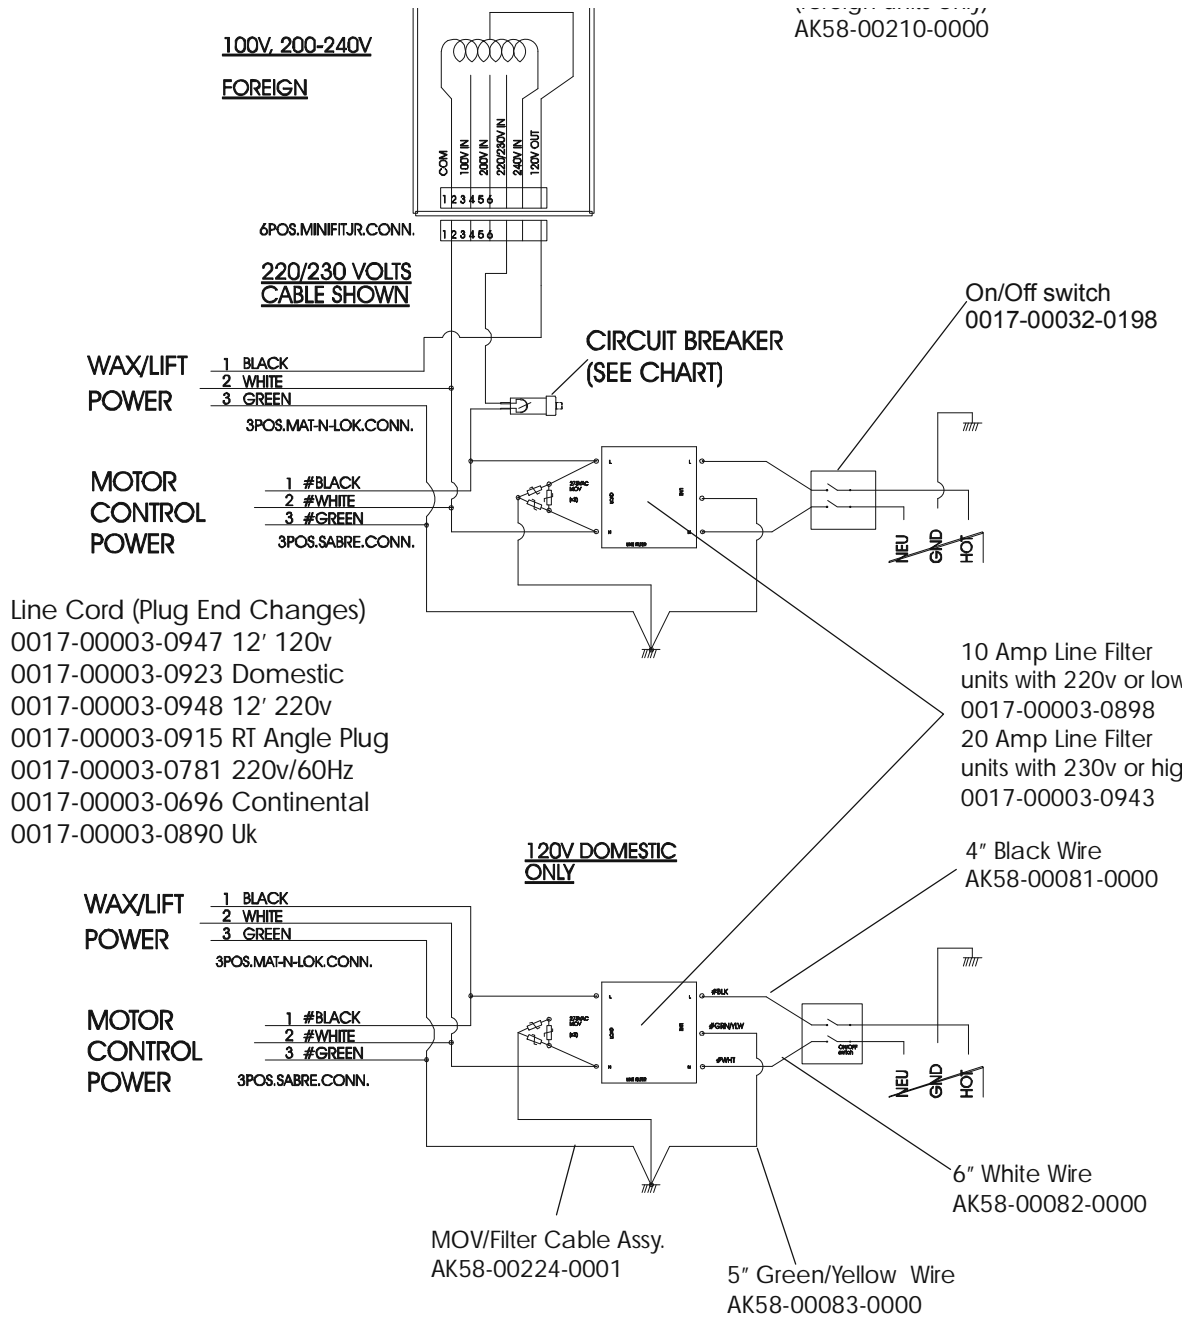

Treadmill 97Ti

Power Components

97T-0XXXX-01
S/N TTN100000

Voltage	Power Cable Part No.	Breaker AMP/Part No.
100v	AK58-00258-0001	4 AMP/0017-00003-0950
200v	AK58-00258-0002	2 AMP/0017-00003-0626
220/230v	AK58-00258-0003	2 AMP/0017-00003-0626
240+	AK58-00258-0004	2 AMP/0017-00003-0626