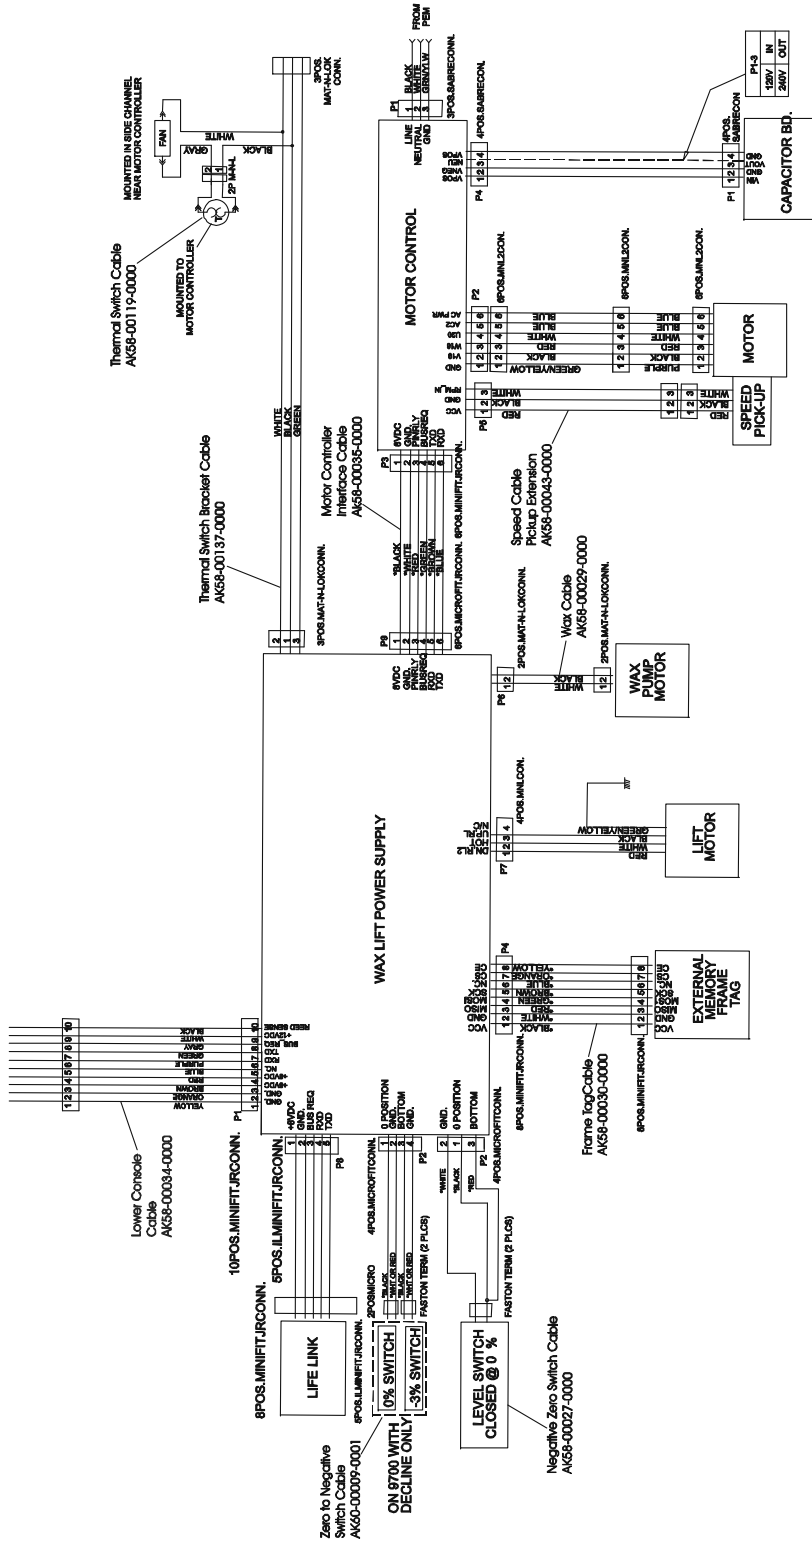

Treadmill 97Ti

Cables

97T-0XXXX-01
S/N TTN10000